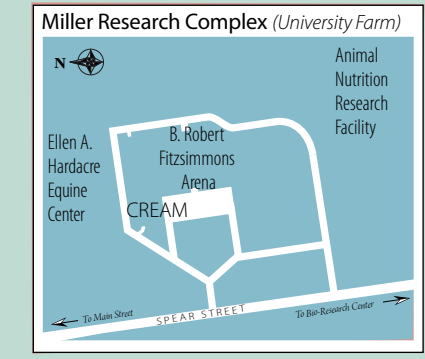

PLEASE PARK AT GUTTERSON PARKING GARAGE AND WALK OVER TO VIRTUE FIELD.

**Address: 97 Spear Street,
Burlington, VT 05405**

This map outlines the boundaries covered by the tobacco-free policy at the University of Vermont.

Tobacco use is allowed only outside the blue shaded area.

- Tobacco use is prohibited on all university property and medical center property (shaded in blue), including:
- parking lots, breezeways and walkways
 - UVM owned agricultural and research stations