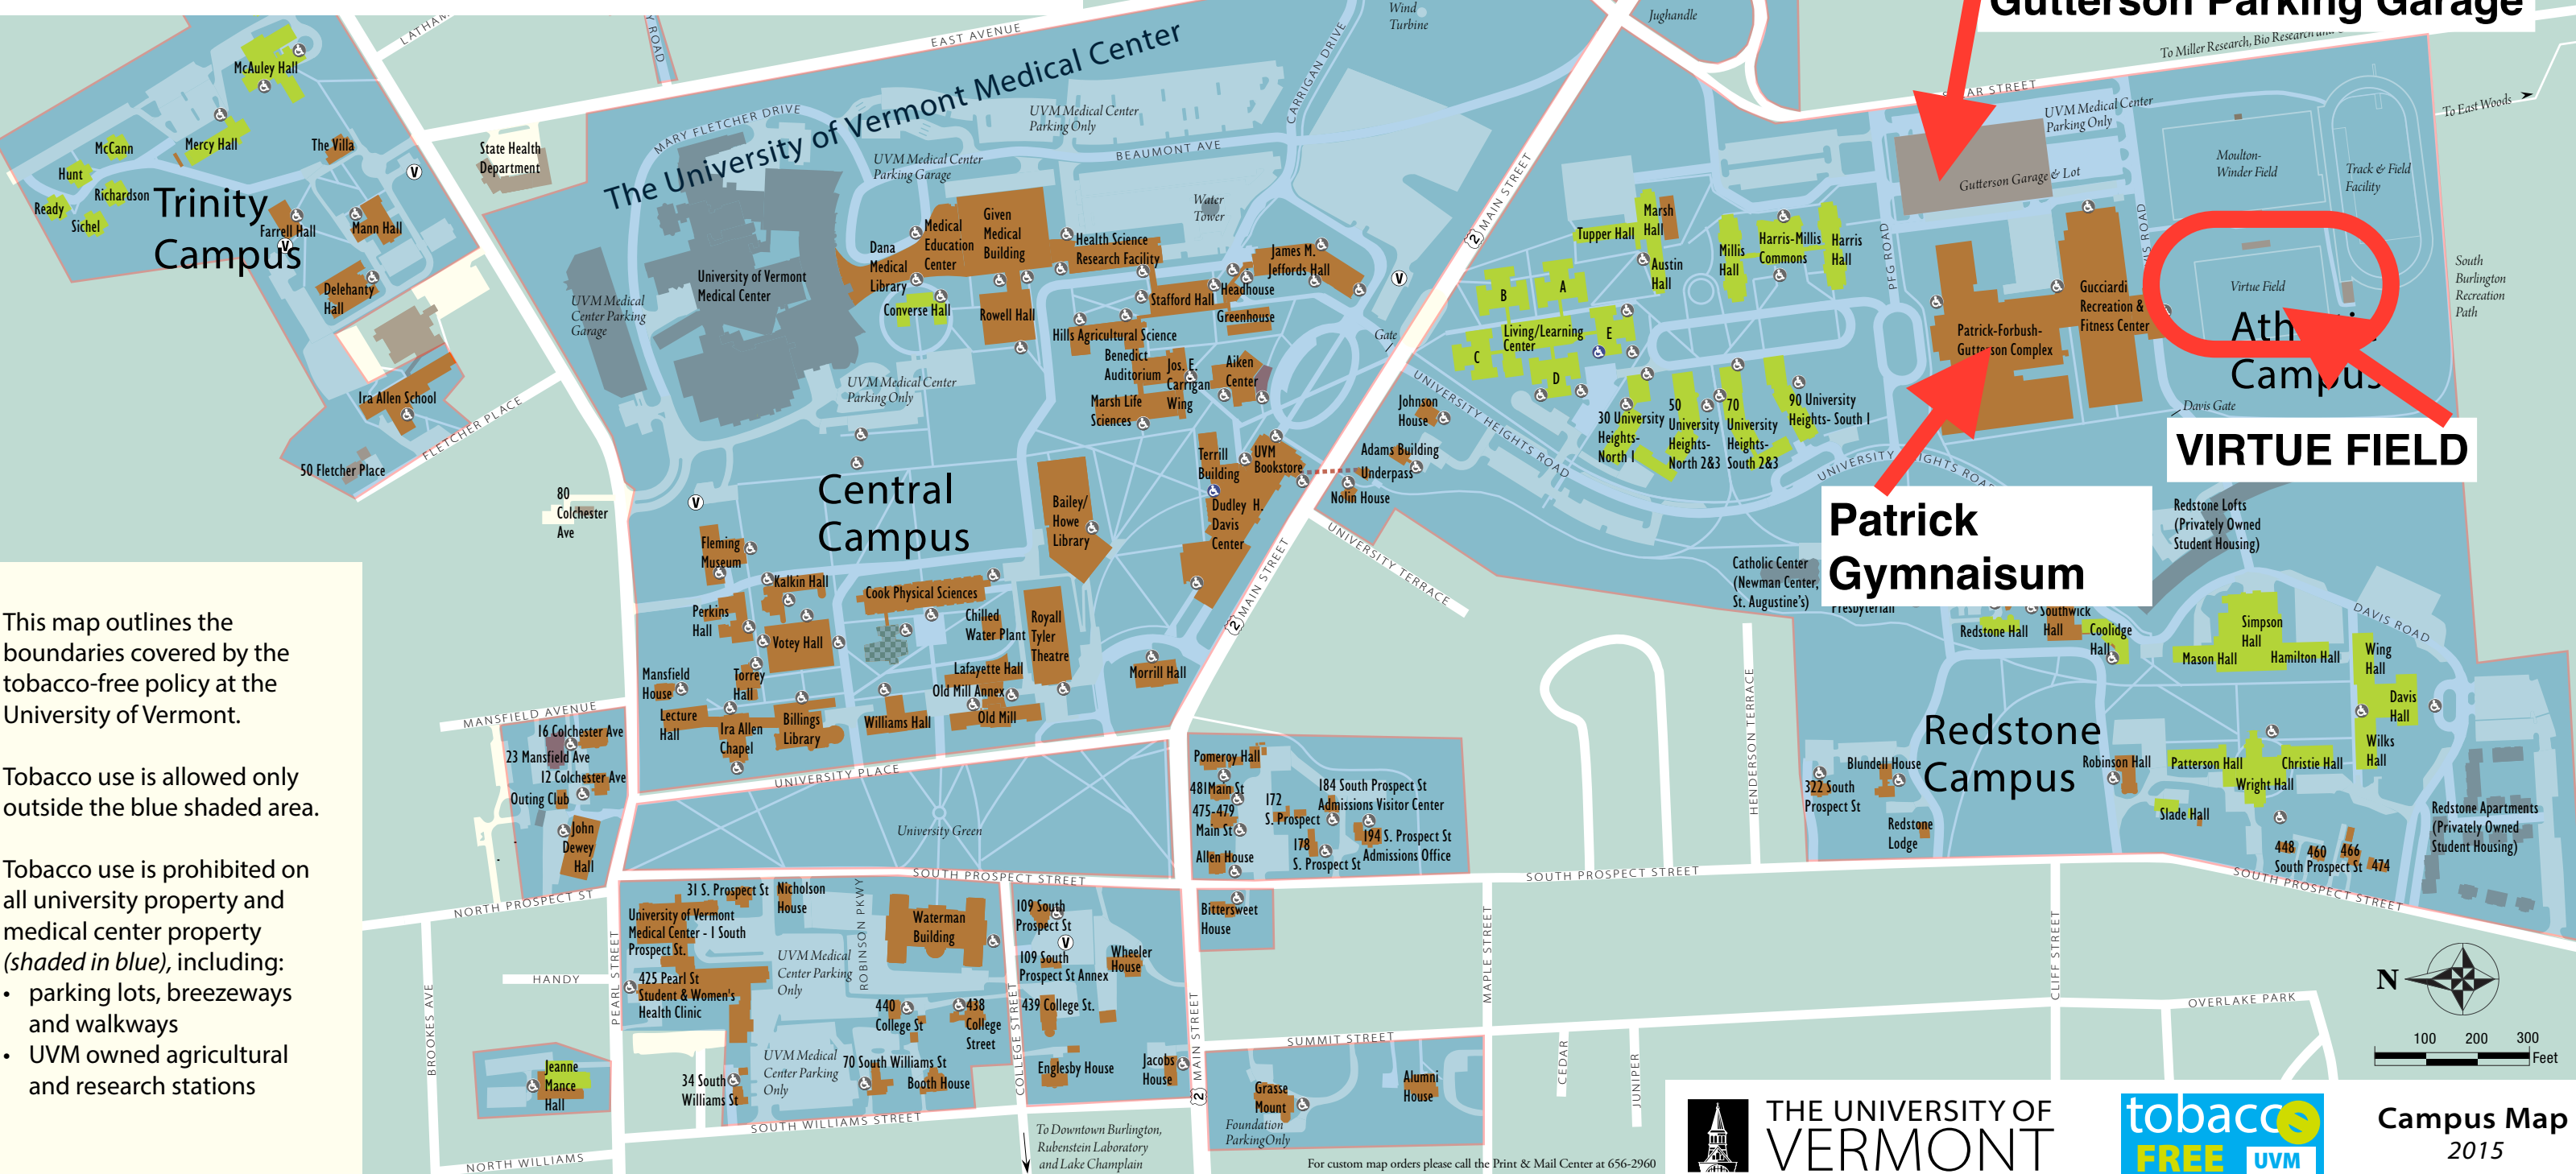

PLEASE PARK AT GUTTERSON PARKING GARAGE AND WALK OVER TO VIRTUE FIELD.

**Address: 97 Spear Street,
Burlington, VT 05405**

This map outlines the boundaries covered by the tobacco-free policy at the University of Vermont.

Tobacco use is allowed only outside the blue shaded area.

- Tobacco use is prohibited on all university property and medical center property (shaded in blue), including:
- parking lots, breezeways and walkways
 - UVM owned agricultural and research stations